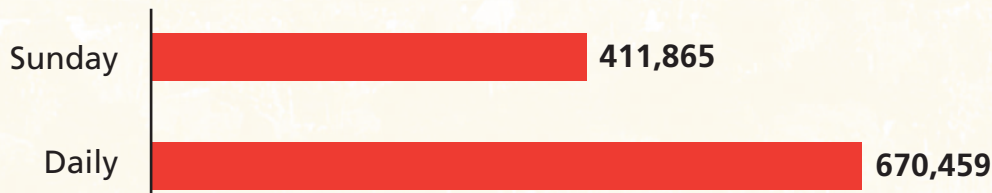

Extend Your Reach

The San Gabriel Valley Newspaper Group delivers an audience of extremely loyal and well-informed consumers who read us in print and/or online. The number of our online visitors has more than doubled since 2003. Placing your advertising message on one of our websites extends your monthly reach **15%** because nearly half of our online visitors only read our online product.

PRINT REACH 328,615 Daily 377,316 Sunday	+	ONLINE REACH 2.3 million Monthly Page Views 296,000 Monthly Unique Visitors	=	TOTAL AUDIENCE 1.14 million combined net daily and Sunday monthly reach

weekly print and online reach